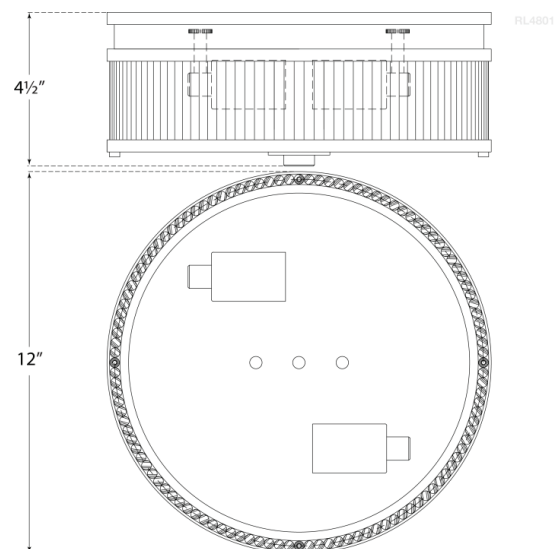

# Allen Small Round Flush Mount

Natural Brass and Glass Rods with White Glass

- Socket: 2 - E26 Keyless
- Wattage: 2 - 40 B11
- Weight: 9 Pounds

## Measurements

RL 4801NB

12"W x 4.5"H | 30.4W x 11.4H CM

RALPH LAUREN