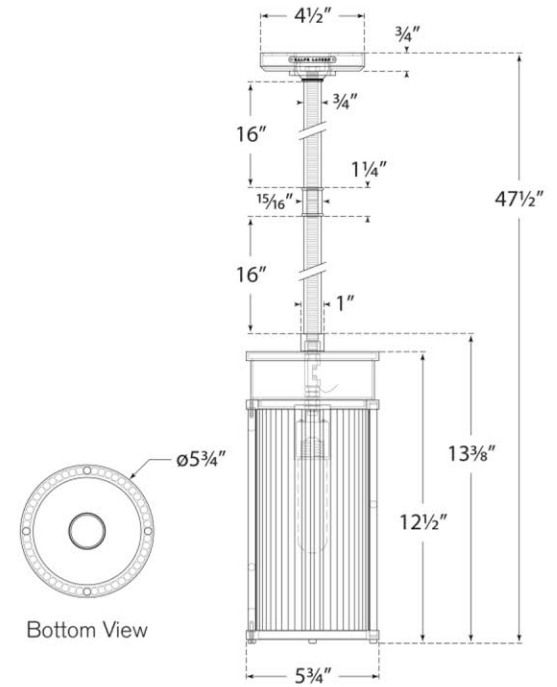

TEAR SHEET

Allen Small Pendant

Item # RL 5081NB

Designer: Ralph Lauren

O/A Height: 47.5"

Fixture Height: 13.25"

Min. Custom Height: 16.25"

Width: 5.75"

Canopy: 4.5" Round

Finishes: NB, PN

Socket: E26 Keyless

Wattage: 60 T10

Weight: 14 Pounds

Note: Custom Height Available

RALPH LAUREN