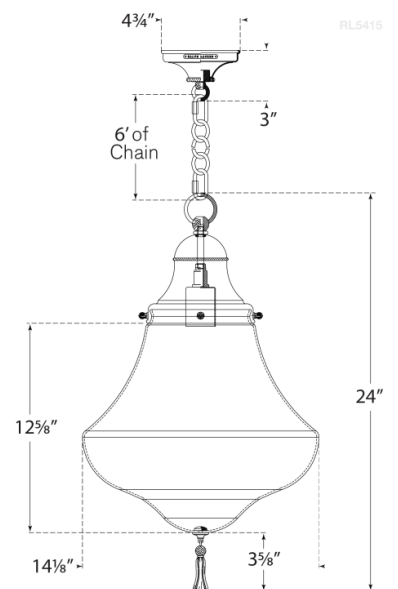

# Xavier Small Pendant

Natural Brass with White Glass

- Socket: E26 Keyless
- Wattage: 75 A19
- Weight: 11 Pounds

## Measurements

RL 5415NB-WG

14"W x 23.5"H x 4.75" Round Canopy | 35.5W x 59.6H x 12 CM

RALPH LAUREN