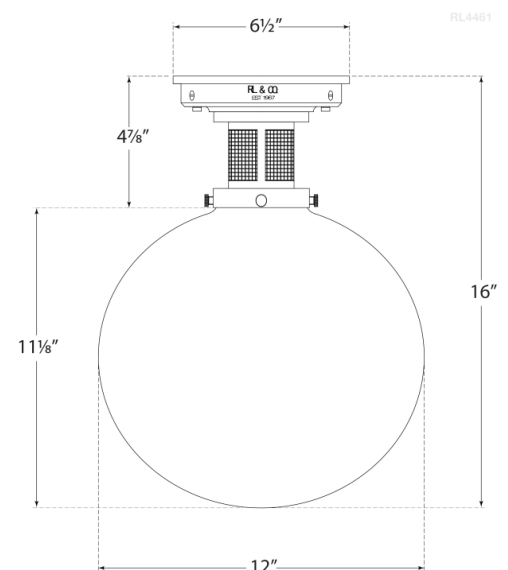

# McCarren Medium Flush Mount

**Bronze with White Glass**

- Socket: E26 Keyless
- Wattage: 60 A19
- Weight: 6 Pounds
- Note: Requires A-15 Bulb

## Measurements

**RL 4461BZ-WG**

12"W x 16"H x 6" Round Canopy | 30.4W x 40.6H x 15.2 V

**RALPH LAUREN**