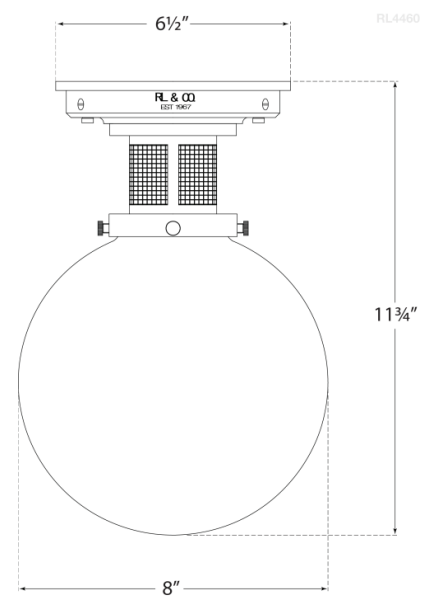

Discover a variety of options on [RalphLauren.com/Home](https://www.RalphLauren.com/Home)

McCarren Small Flush Mount

Bronze with White Glass

- Socket: E26 Keyless
- Wattage: 60 A19
- Weight: 6 Pounds
- Note: Requires A-15 Bulb

Measurements

RL 4460BZ-WG

8"W x 11.75"H x 6" Round Canopy | 20.3W x 29.8H x 15.2 CM

RALPH LAUREN