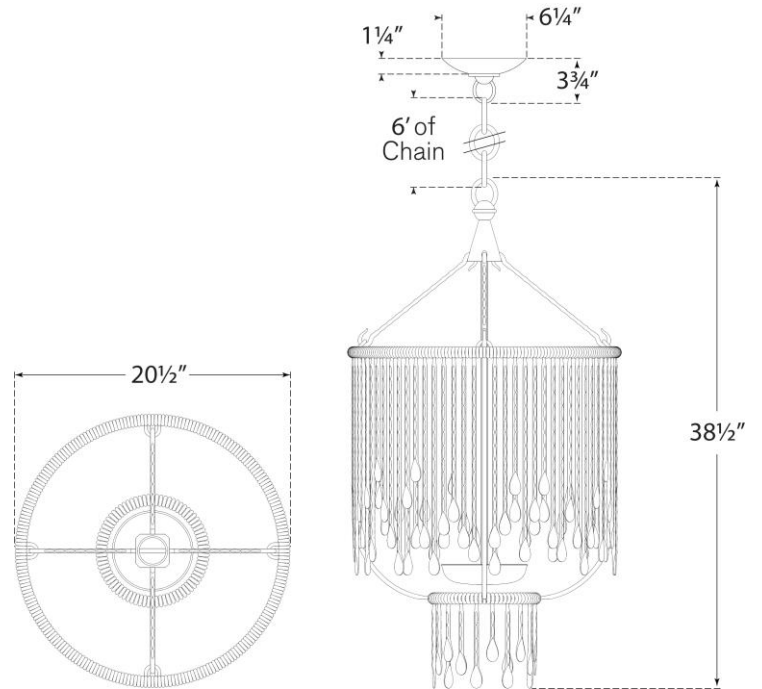

## Kayla Small Sculpted Chandelier

Item # RL 5620PN-ALB

Designer: Ralph Lauren

Height: 38.5"

Width: 20.5"

Canopy: 6.25" Round

Finishes: NB, PN

Trim Options: ALB

Socket: 2 - E12 Candelabra

Wattage: 2 - 9 LED B11

Weight: 33 Pounds