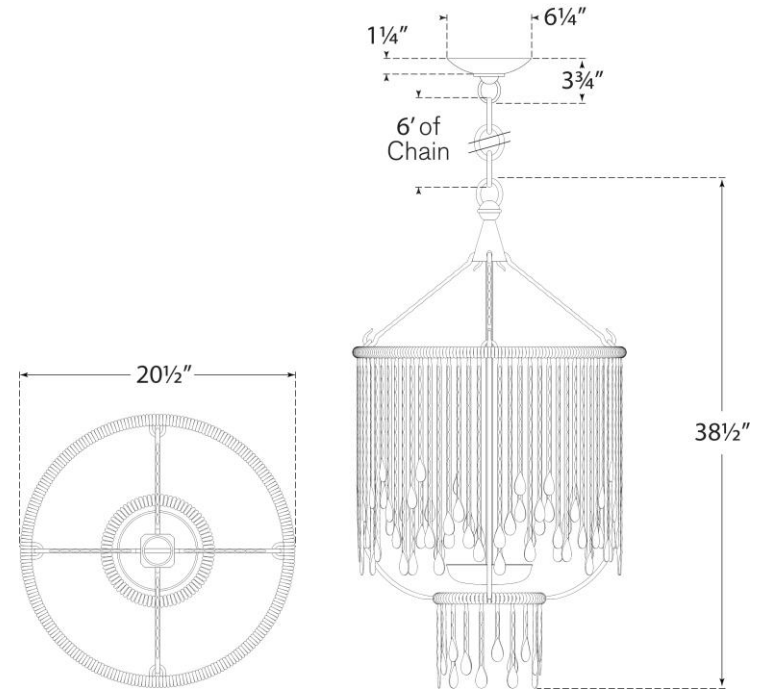

TEAR SHEET

Kayla Small Sculpted Chandelier

Item # RL 5620NB-ALB

Designer: Ralph Lauren

Height: 38.5"

Width: 20.5"

Canopy: 6.25" Round

Finishes: NB, PN

Trim Options: ALB

Socket: 2 - E12 Candelabra

Wattage: 2 - 9 LED B11

Weight: 33 Pounds

RALPH LAUREN