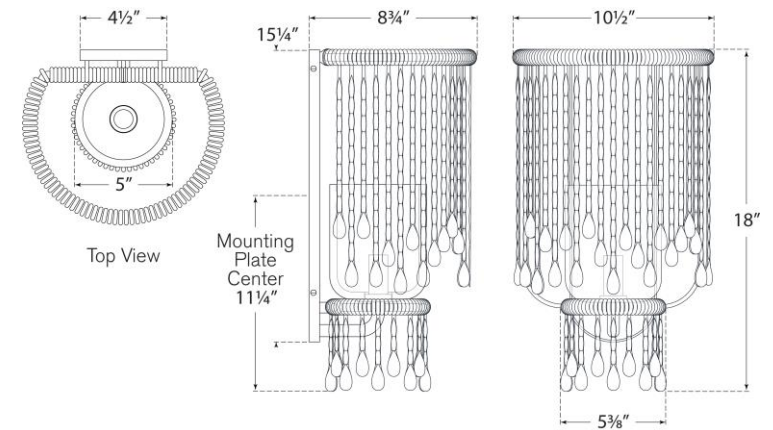

TEAR SHEET

Kayla Medium Sculpted Sconce

Item # RL 2620NB-ALB

Designer: Ralph Lauren

Height: 18"

Width: 10.5"

Extension: 8.5"

Backplate: 4.5" x 15.25" Rectangle

Finishes: NB, PN

Trim Options: ALB

Socket: E12 Candelabra

Wattage: 9 LED B11

Weight: 15 Pounds

RALPH LAUREN