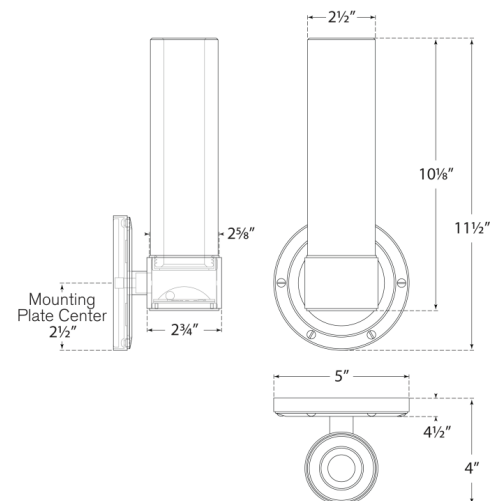

Discover a variety of options on [RalphLauren.com/Home](https://www.RalphLauren.com/Home)

Jones Small Single Sconce

Polished Nickel with White Glass

- Socket: Dedicated LED
- Wattage: 12w (1100lm)
- Weight: 7 Pounds
- Extension: 4"
- Backplate: 5" Round

Measurements

RL 2042PN-WG

5"W x 11.5"H | 12.7W x 29.2H CM

RALPH LAUREN