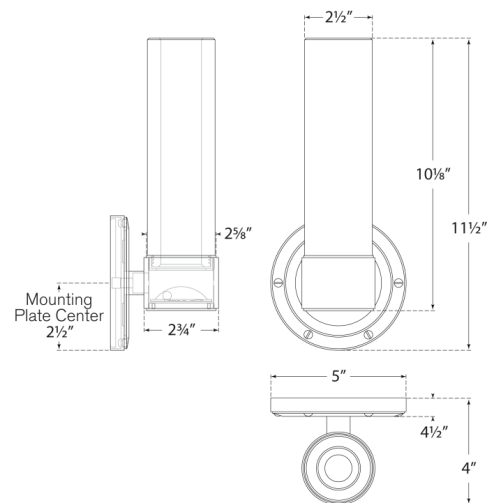

Discover a variety of options on [RalphLauren.com/Home](https://www.RalphLauren.com/Home)

Jones Small Single Sconce

Natural Brass with White Glass

- Socket: Dedicated LED
- Wattage: 12w (1100lm)
- Weight: 7 Pounds
- Extension: 4"
- Backplate: 5" Round

Measurements

RL 2042NB-WG

5"W x 11.5"H | 12.7W x 29.2H CM

RALPH LAUREN