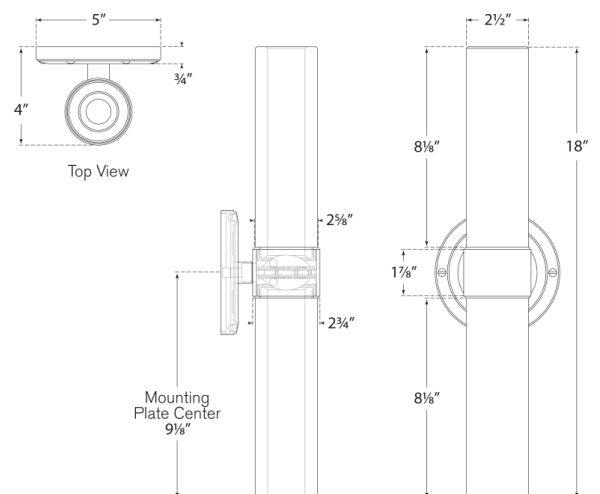

# Jones Medium Double Sconce

Natural Brass with White Glass

- Socket: Dedicated LED
- Wattage: 18w (1900lm)
- Weight: 9 Pounds
- Extension: 4"
- Backplate: 5" Round

## Measurements

RL 2043NB-WG

5"W x 18.25"H | 12.7W x 46.3H CM

RALPH LAUREN