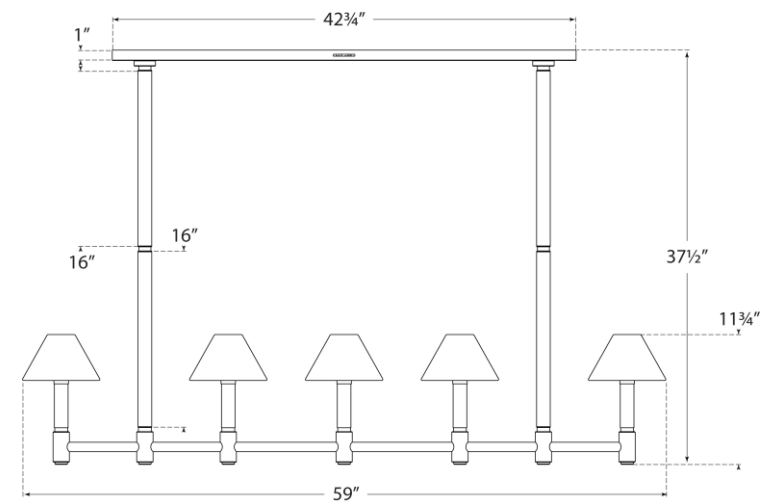

TEAR SHEET

Barrett Large Knurled Linear Chandelier

Item # RL 5226PN

Designer: Ralph Lauren

O/A Height: 38"

Fixture Height: 8"

Min. Custom Height: 20"

Width: 53.5"

Canopy: 6" x 42.75" Oval

Finishes: NB, PN

Shade Treatments: N/A, NB, PN

Socket: 5 - E12 Candelabra

Wattage: 5 - 40 C11

Weight: 28 Pounds

Note: Custom Height Available

RALPH LAUREN