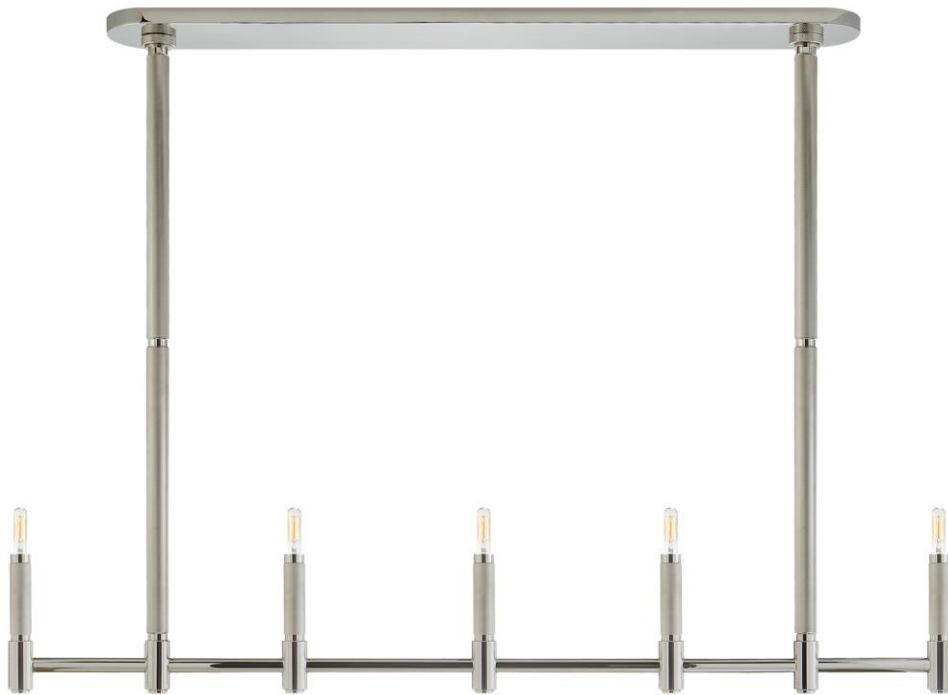

TEAR SHEET

Barrett Large Knurled Linear Chandelier

Item # RL 5226PN

Designer: Ralph Lauren

O/A Height: 38"

Fixture Height: 8"

Min. Custom Height: 20"

Width: 53.5"

Canopy: 6" x 42.75" Oval

Finishes: NB, PN

Shade Treatments: N/A, NB, PN

Socket: 5 - E12 Candelabra

Wattage: 5 - 40 C11

Weight: 28 Pounds

Note: Custom Height Available

RALPH LAUREN