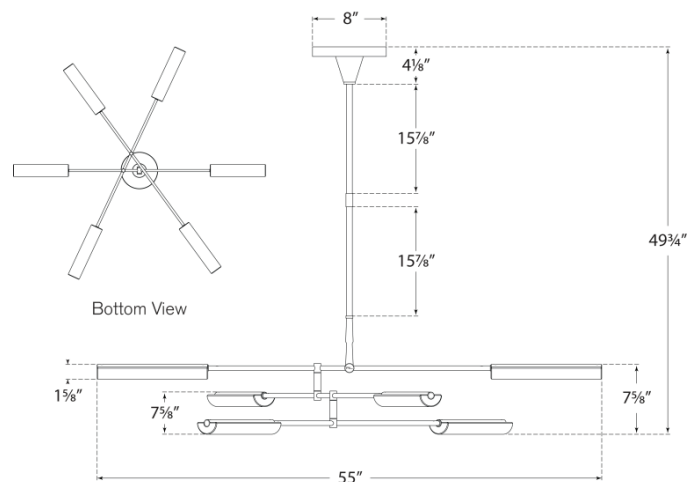

Discover a variety of options on [RalphLauren.com/Home](https://www.RalphLauren.com/Home)

Daley Large 6-Light Chandelier

Natural Brass with Clear Acrylic

- Socket: Dedicated LED
- Wattage: 30w (2400lm)
- Weight: 18 Pounds
- Min. Custom Height: 22"

Measurements

RL 5321NB-CA

55"W x 49.75"H x 8" Round Canopy | 139.7W x 126.3H x 20.3 CM

RALPH LAUREN