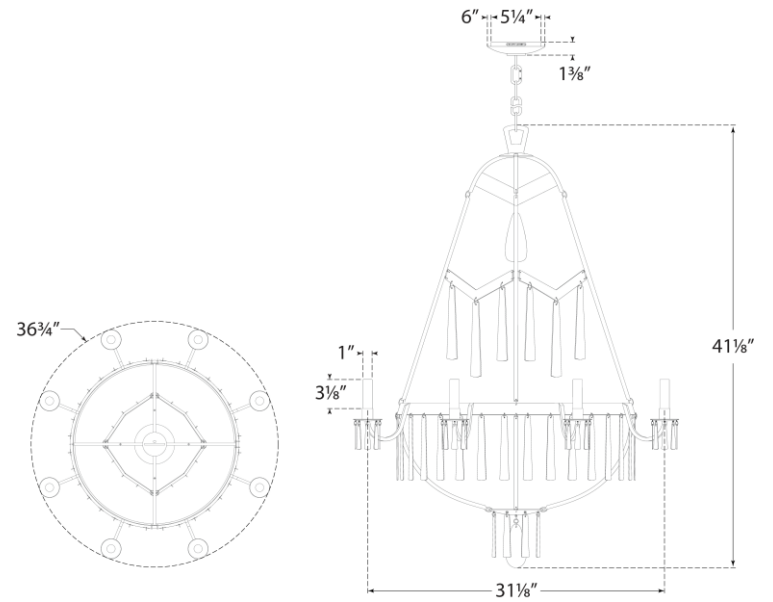

TEAR SHEET

Natalie Large Chandelier

Item # RL 5630PN

Designer: Ralph Lauren

Height: 46.75"

Width: 36.75"

Canopy: 6" Round

Finishes: NB, PN

Socket: 8 - E12 Candelabra

Wattage: 8 - 60 C11

Weight: 25 Pounds

RALPH LAUREN