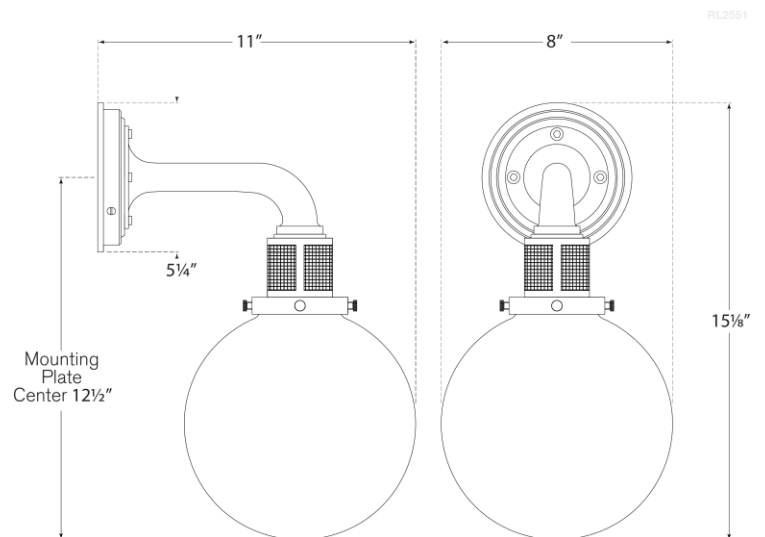

Discover a variety of options on [RalphLauren.com/Home](https://www.RalphLauren.com/Home)

McCarren Single Sconce

Bronze with White Glass

- Socket: E26 Keyless
- Wattage: 60 A15
- Weight: 5 Pounds
- Extension: 11"
- Backplate: 5.25" Round
- Note: Requires A-15 Bulb

Measurements

RL 2551BZ-WG

8"W x 15.25"H | 20.3W x 38.7H CM

RALPH LAUREN