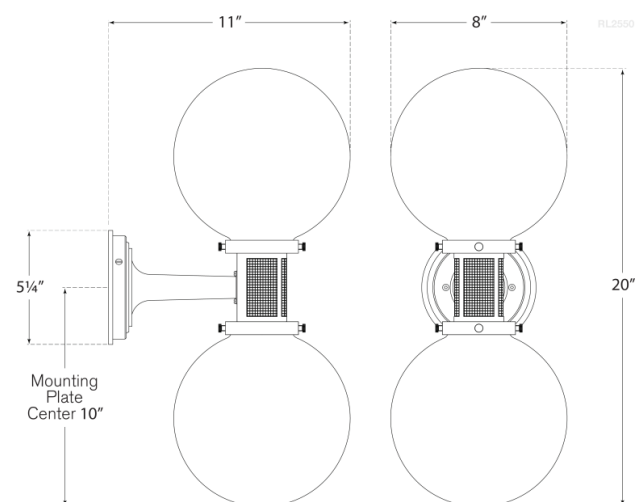

Discover a variety of options on [RalphLauren.com/Home](https://www.RalphLauren.com/Home)

McCarren Double Sconce

Bronze with White Glass

- Socket: 2 - E26 Keyless
- Wattage: 2 - 60 A15
- Weight: 7 Pounds
- Extension: 11"
- Backplate: 5.25" Round
- Note: Requires A-15 Bulb

Measurements

RL 2550BZ-WG

8"W x 20"H | 20.3W x 50.8H CM

RALPH LAUREN