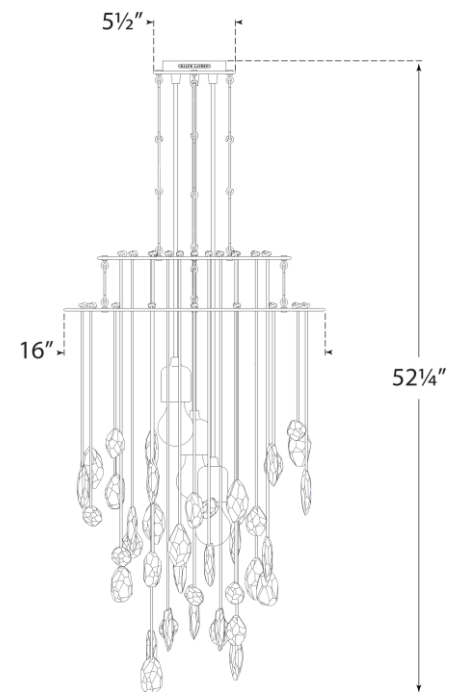

TEAR SHEET

Hailee Small Sculpted Chandelier

Item # RL 5340PN/PW-CG

Designer: Ralph Lauren

Height: 52.25"

Width: 16"

Canopy: 5.5" Round

Finishes: NB/PW, PN/PW

Trim Options: CG

Socket: 3 - E12 Candelabra

Wattage: 3 - 60 T6

Weight: 24 Pounds

RALPH LAUREN