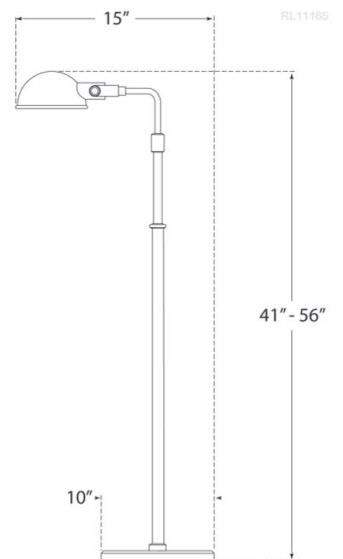

Discover a variety of options on [RalphLauren.com/Home](https://www.RalphLauren.com/Home)

Fairfield Pharmacy Floor Lamp

Polished Nickel

- Socket: E26 On-Off
- Wattage: 60 A19
- Weight: 16 Pounds
- Extension: 15"
- Min. Custom Height: 41"

Measurements

RL11165PN

10"W x 56"H x 10" Round Base | 25.4W x 142.2H x 25.4 CM

RALPH LAUREN