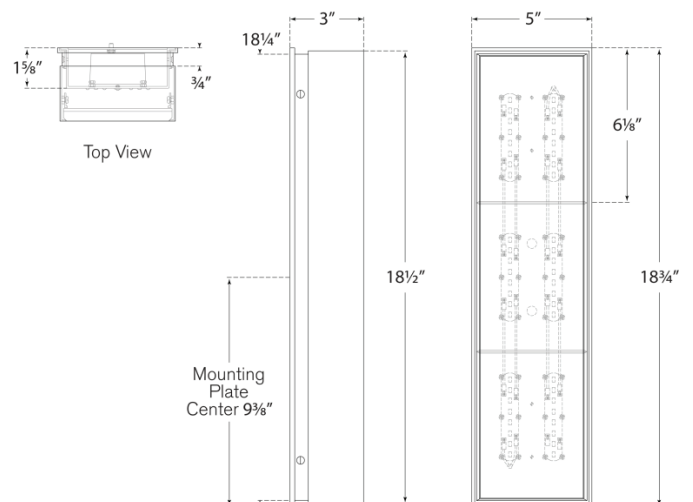

Discover a variety of options on [RalphLauren.com/Home](https://www.RalphLauren.com/Home)

Ellis Medium Linear Sconce

Polished Nickel and Natural Quartz

- Socket: Dedicated LED
- Wattage: 36w (2600lm)
- Weight: 8 Pounds
- Extension: 3"
- Backplate: 5" x 18.75" Rectangle

Measurements

RL 2969PN/Q

5"W x 18.75"H | 12.7W x 47.6H CM

RALPH LAUREN