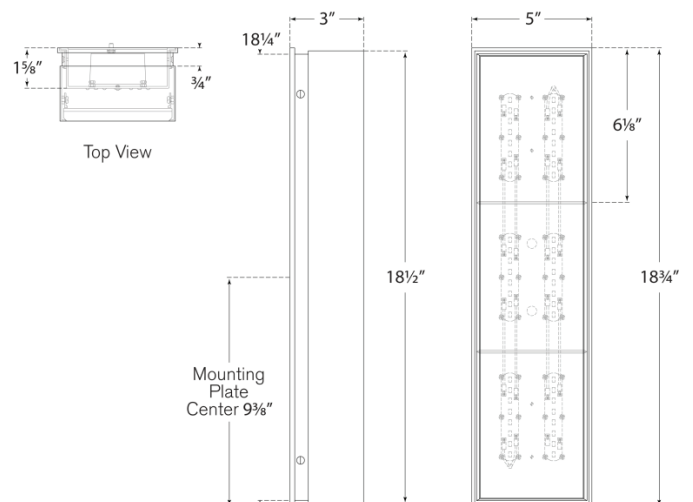

# Ellis Medium Linear Sconce

Natural Brass and Natural Quartz

- Socket: Dedicated LED
- Wattage: 36w (2600lm)
- Weight: 8 Pounds
- Extension: 3"
- Backplate: 5" x 18.75" Rectangle

## Measurements

RL 2969NB/Q

5"W x 18.75"H | 12.7W x 47.6H CM

RALPH LAUREN