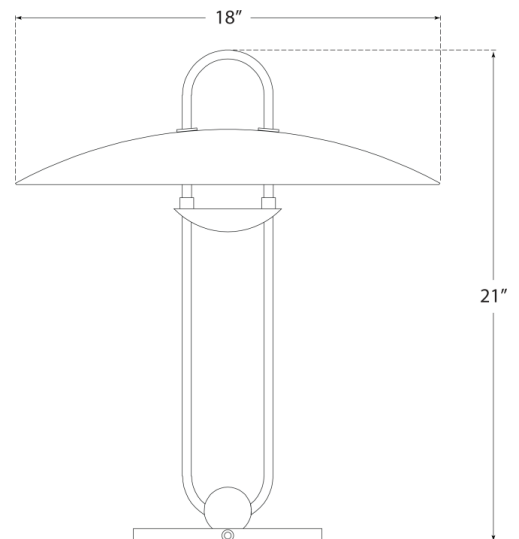

Discover a variety of options on [RalphLauren.com/Home](https://www.RalphLauren.com/Home)

Cara Sculpted Table Lamp

Bronze with Plaster White Shade

- Socket: Dedicated LED w/ Line Switch
- Wattage: 12w (1100lm)
- Weight: 11 Pounds

Measurements

RL 3040BZ-PW

18"W x 21"H x 8" Round Base | 45.7W x 53.3H x 20.3 CM

RALPH LAUREN