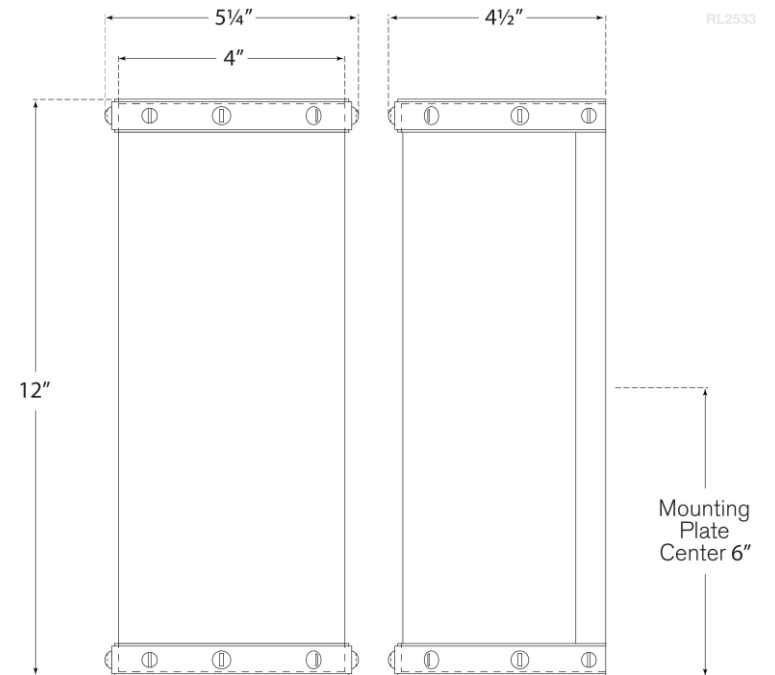

TEAR SHEET

Bleeker Single Bath Sconce

Item # RL 2533NB-WG

Designer: Ralph Lauren

Height: 12"

Width: 5.25"

Extension: 4.5"

Backplate: 4" x 12" Rectangle

Finishes: NB, PN

Glass Options: WG

Socket: Dedicated LED

Wattage: 13w (1000lm)

Weight: 8 Pounds

RALPH LAUREN