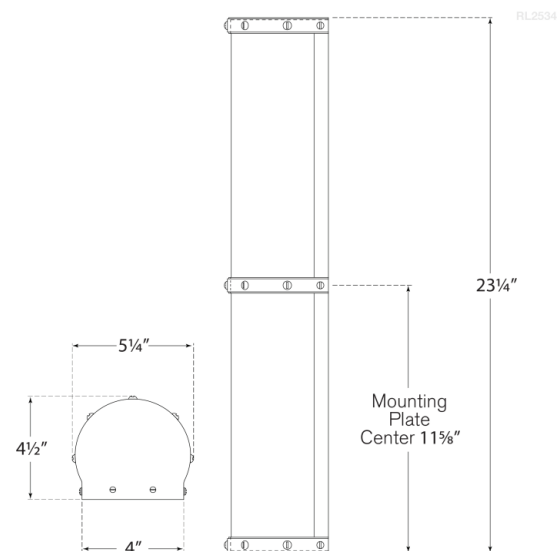

Discover a variety of options on [RalphLauren.com/Home](https://www.RalphLauren.com/Home)

Bleeker Double Bath Sconce

Natural Brass with White Glass

- Socket: Dedicated LED
- Wattage: 23w (1750lm)
- Weight: 12 Pounds
- Extension: 4.5"
- Backplate: 4" x 23.25" Rectangle

Measurements

RL 2534NB-WG

5.25"W x 23.25"H | 13.3W x 59H CM

RALPH LAUREN