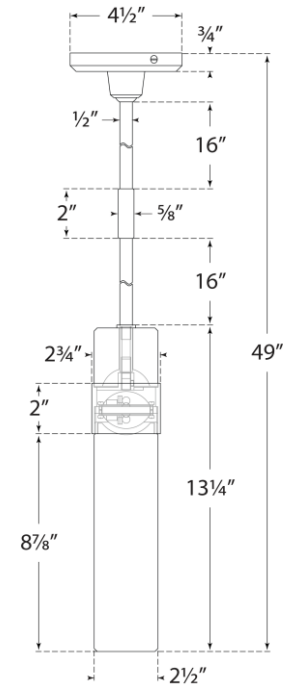

## Barton Mini Single Pendant

Item # RL 5030PN-EC

Designer: Ralph Lauren

O/A Height: 49"

Fixture Height: 13.25"

Min. Custom Height: 21"

Width: 2.5"

Canopy: 4.5" Round

Finishes: BZ, NB, PN

Glass Options: EC

Socket: Dedicated LED

Wattage: 12w (1300lm)

Weight: 8 Pounds

Note: Custom Height Available