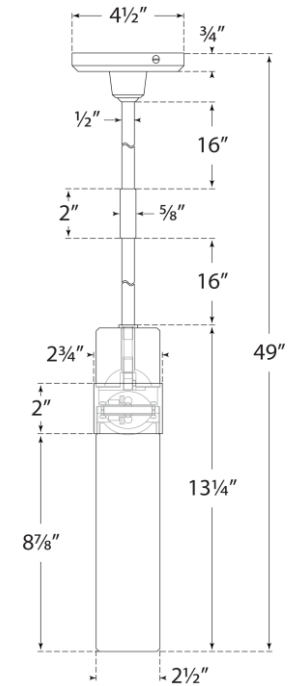

TEAR SHEET

Barton Mini Single Pendant

Item # RL 5030NB-EC

Designer: Ralph Lauren

O/A Height: 49"

Fixture Height: 13.25"

Min. Custom Height: 21"

Width: 2.5"

Canopy: 4.5" Round

Finishes: BZ, NB, PN

Glass Options: EC

Socket: Dedicated LED

Wattage: 12w (1300lm)

Weight: 8 Pounds

Note: Custom Height Available

RALPH LAUREN