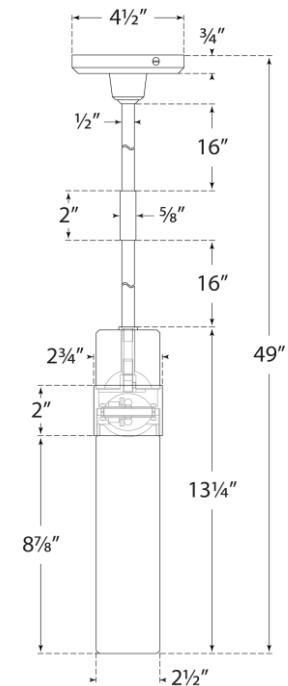

TEAR SHEET

Barton Mini Single Pendant

Item # RL 5030BZ-EC

Designer: Ralph Lauren

O/A Height: 49"

Fixture Height: 13.25"

Min. Custom Height: 21"

Width: 2.5"

Canopy: 4.5" Round

Finishes: BZ, NB, PN

Glass Options: EC

Socket: Dedicated LED

Wattage: 12w (1300lm)

Weight: 8 Pounds

Note: Custom Height Available

RALPH LAUREN