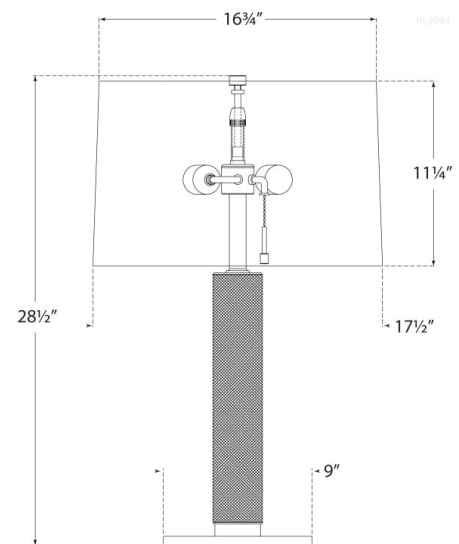

Discover a variety of options on [RalphLauren.com/Home](https://www.RalphLauren.com/Home)

Barrett Medium Knurled Table Lamp

Natural Brass with Linen Shade

- Socket: 2 - E26 Pull Chain
- Wattage: 2 - 60 A19
- Weight: 12 Pounds
- Shade Details: 16.75" x 17.5" x 11.25" Closed Top

Measurements

RL 3094NB-L

17.5"W x 28.5"H x 9" Round Base | 44.4W x 72.3H x 22.8 CM

RALPH LAUREN