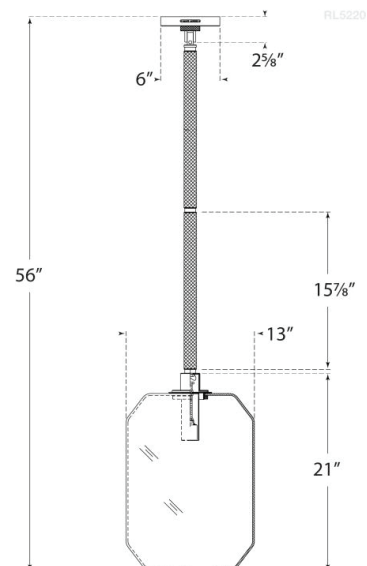

Discover a variety of options on [RalphLauren.com/Home](https://www.RalphLauren.com/Home)

Barrett Medium Knurled Pendant

Polished Nickel with Clear Glass

- Socket: E26 Keyless
- Wattage: 60 T10
- Weight: 15 Pounds
- Fixture Height: 20.25"
- Min. Custom Height: 30"
- Note: Custom Height Available

Measurements

RL 5220PN-CG

13"W x 56.5"H x 6" Round Canopy | 33W x 143.5H x 15.2 CM

RALPH LAUREN