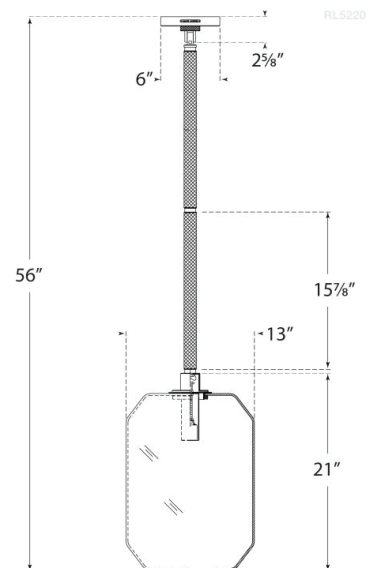

Discover a variety of options on [RalphLauren.com/Home](https://www.RalphLauren.com/Home)

Barrett Medium Knurled Pendant

Natural Brass with Clear Glass

- Socket: E26 Keyless
- Wattage: 60 T10
- Weight: 15 Pounds
- Fixture Height: 20.25"
- Min. Custom Height: 30"
- Note: Custom Height Available

Measurements

RL 5220NB-CG

13"W x 56.5"H x 6" Round Canopy | 33W x 143.5H x 15.2 CM

RALPH LAUREN