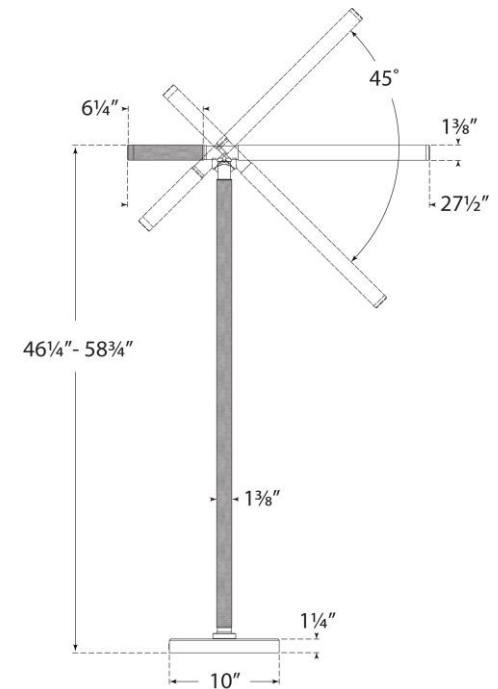

TEAR SHEET

Barrett Knurled Boom Arm Floor Light

Item # RL 1345NB

Designer: Ralph Lauren

Height: 46.25" - 58.75"

Width: 10"

Extension: 27.5"

Base: 10" Round

Finishes: NB, PN

Socket: Dedicated LED w/ Dimmer

Wattage: 12w (1000lm)

Weight: 18 Pounds

RALPH LAUREN