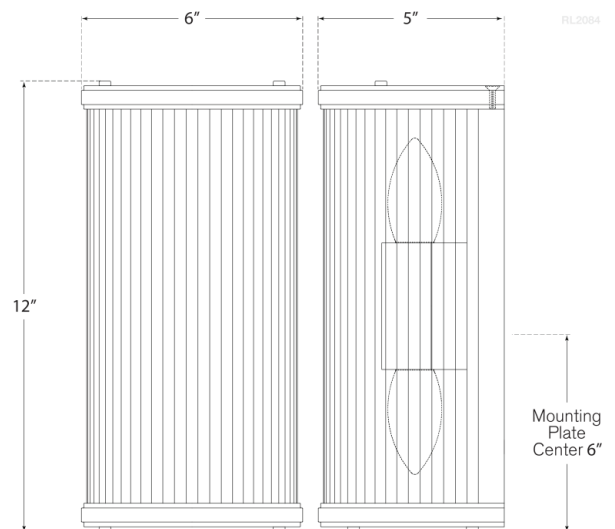

Discover a variety of options on [RalphLauren.com/Home](https://www.RalphLauren.com/Home)

Allen Small Linear Sconce

Natural Brass and Glass Rods

- Socket: E26 Keyless
- Wattage: 2 - 60 B11
- Weight: 5 Pounds
- Extension: 5"
- Backplate: 4.25" x 11.5" Rectangle

Measurements

RL 2084NB

6"W x 12"H | 15.2W x 30.4H CM

RALPH LAUREN