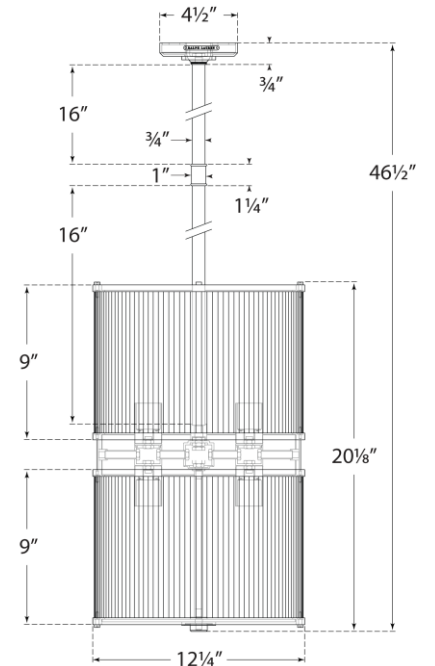

TEAR SHEET

Allen Medium Pendant

Item # RL 5087NB

Designer: Ralph Lauren

O/A Height: 46.5"

Fixture Height: 20.5"

Min. Custom Height: 23.25"

Width: 12.25"

Canopy: 4.5" Round

Finishes: NB, PN

Glass Options: WG

Socket: 6 - E26 Keyless

Wattage: 6 - 60 T10

Weight: 27 Pounds

Note: Custom Height Available

RALPH LAUREN