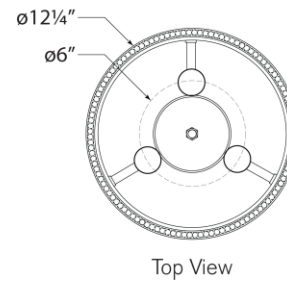

TEAR SHEET

Allen Medium Pendant

Item # RL 5087NB

Designer: Ralph Lauren

O/A Height: 46.5"

Fixture Height: 20.5"

Min. Custom Height: 23.25"

Width: 12.25"

Canopy: 4.5" Round

Finishes: NB, PN

Glass Options: WG

Socket: 6 - E26 Keyless

Wattage: 6 - 60 T10

Weight: 27 Pounds

Note: Custom Height Available

RALPH LAUREN