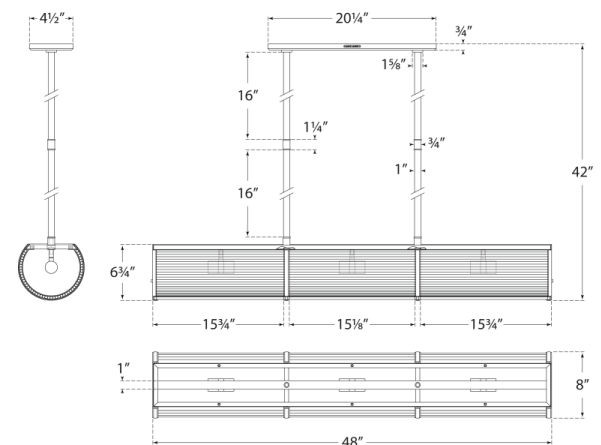

Discover a variety of options on [RalphLauren.com/Home](https://www.RalphLauren.com/Home)

Allen Medium Linear Pendant

Natural Brass and Glass Rods

- Socket: 6 - E26 Keyless
- Wattage: 6 - 40 T10
- Weight: 35 Pounds
- Min. Custom Height: 10.5" | Fixture Height: 8"
- Note: Requires Special Assembly and Installation
Custom Height Available

Measurements

RL 5089NB

48.25"W x 42"H | 122.5W x 106.6H CM

4.5" x 20.25" Oval Canopy | 11.4 x 51.435 CM

RALPH LAUREN