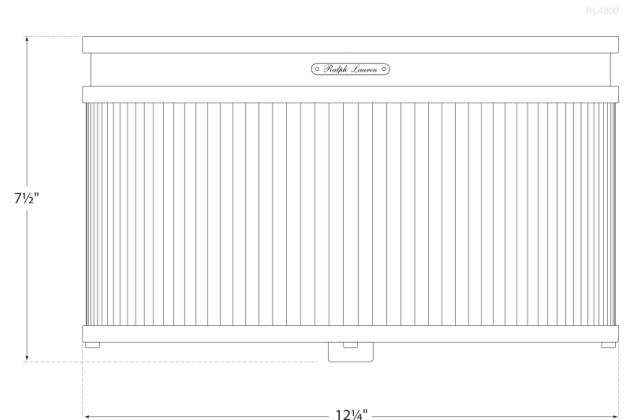

# Allen Medium Round Flush Mount

Natural Brass and Glass Rods with White Glass

- Socket: 3 - E26 Keyless
- Wattage: 3 - 40 A19
- Weight: 13 Pounds

## Measurements

RL 4800NB

12.25"W x 7.5"H | 31.1W x 19H CM

RALPH LAUREN