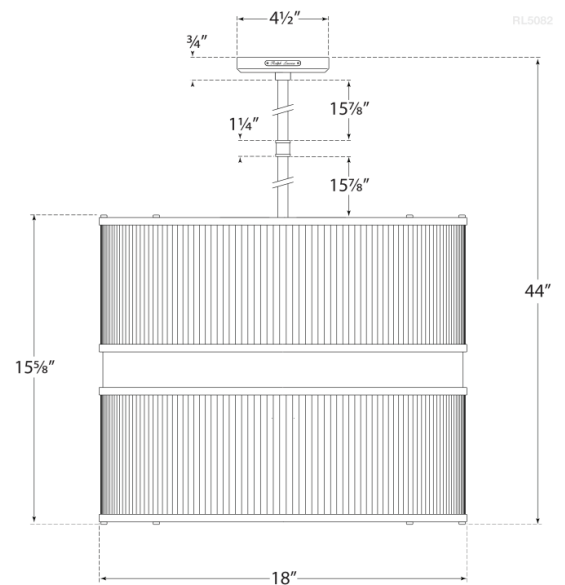

# Allen Large Chandelier

Polished Nickel and Glass Rods

- Socket: 8 - E26 Keyless
- Wattage: 8 - 40 A19
- Weight: 38 Pounds
- Fixture Height: 16"
- Min. Custom Height: 21"
- Note: Custom Height Available

## Measurements

RL 5082PN

18"W x 44"H x 4.5" Round Canopy | 45.7W x 111.7H x 11.4 CM

RALPH LAUREN