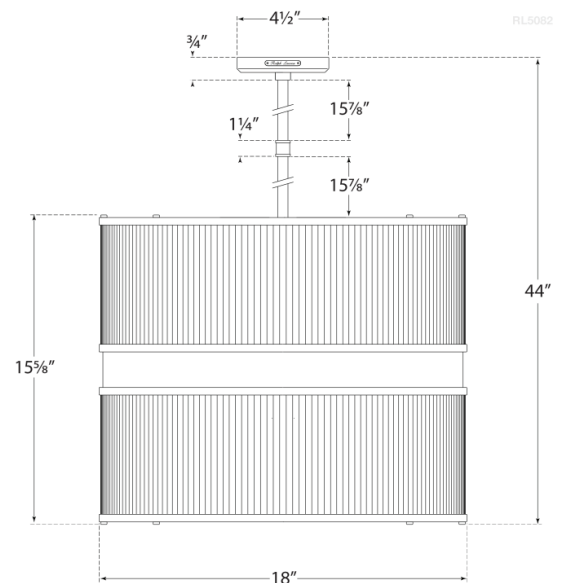

Discover a variety of options on [RalphLauren.com/Home](https://www.RalphLauren.com/Home)

Allen Large Chandelier

Natural Brass and Glass Rods

- Socket: 8 - E26 Keyless
- Wattage: 8 - 40 A19
- Weight: 38 Pounds
- Fixture Height: 16"
- Min. Custom Height: 21"
- Note: Custom Height Available

Measurements

RL 5082NB

18"W x 44"H x 4.5" Round Canopy | 45.7W x 111.7H x 11.4 CM

RALPH LAUREN