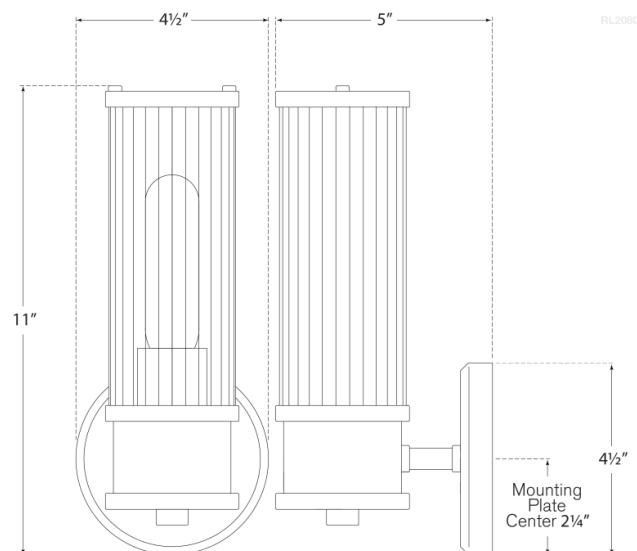

Discover a variety of options on [RalphLauren.com/Home](https://www.RalphLauren.com/Home)

Allen Single Sconce

Natural Brass and Glass Rods

- Socket: E26 Keyless
- Wattage: 40 T10
- Weight: 4 Pounds
- Extension: 5"

Measurements

RL 2080NB

4.5"W x 11"H x 4.5" Round Backplate | 11.4W x 27.9H x 11.4 CM

RALPH LAUREN