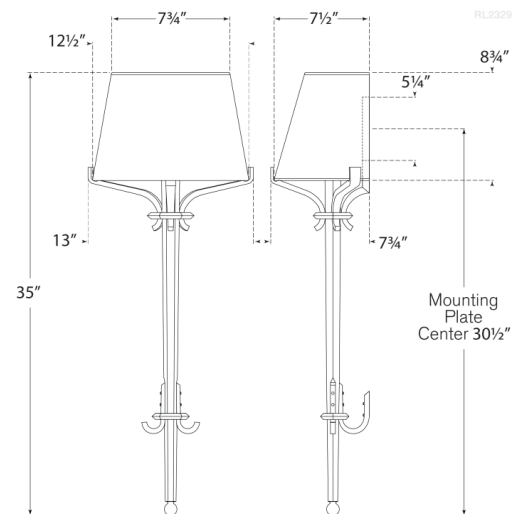

Discover a variety of options on [RalphLauren.com/Home](https://www.RalphLauren.com/Home)

Allegra Medium Torch Tail Sconce

Aged Iron with Linen Shade

- Socket: E26 Keyless
- Wattage: 40 A19
- Weight: 13 Pounds
- Extension: 7.75"
- Backplate: 5" X 5.25" Rectangle
- Shade Details: 7.75" x 12.5" x 8.75" Shield

Measurements

RL 2329AI-L

13"W x 35"H | 33W x 88.9H CM

RALPH LAUREN