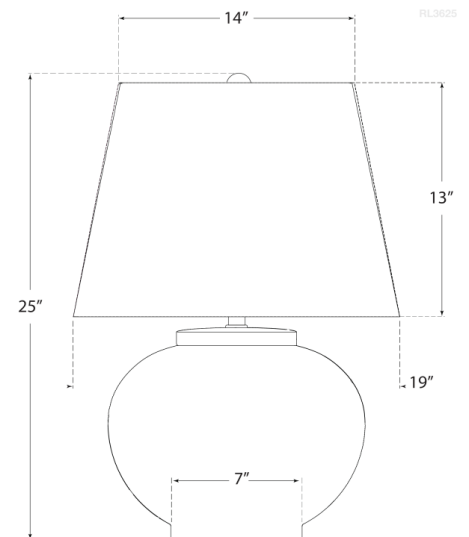

Discover a variety of options on [RalphLauren.com/Home](https://www.RalphLauren.com/Home)

Carter Small Table Lamp

White Porcelain with White Paper Shade

- Socket: E26 Dimmer
- Wattage: 150 A21
- Weight: 9 Pounds
- Shade Details: 14" x 19" x 13"

Measurements

RL 3625WT-WP

19"W x 25"H x 7" Round Base | 48.2W x 63.5H x 17.7 CM

RALPH LAUREN