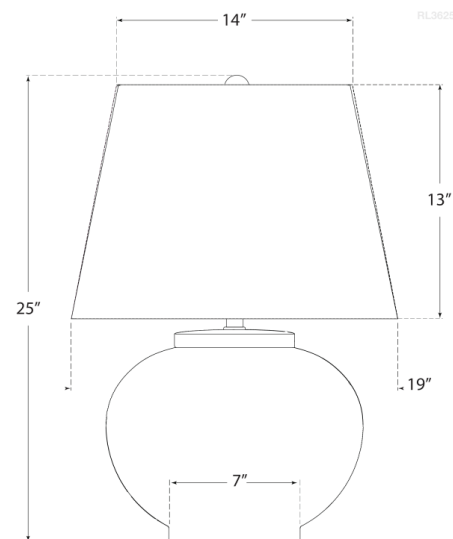

Discover a variety of options on [RalphLauren.com/Home](https://www.RalphLauren.com/Home)

Carter Small Table Lamp

Black Porcelain with White Paper Shade

- Socket: E26 Dimmer
- Wattage: 150 A21
- Weight: 9 Pounds
- Shade Details: 14" x 19" x 13"

Measurements

RL 3625BLK-WP

19"W x 25"H x 7" Round Base | 48.2W x 63.5H x 17.7 CM

RALPH LAUREN