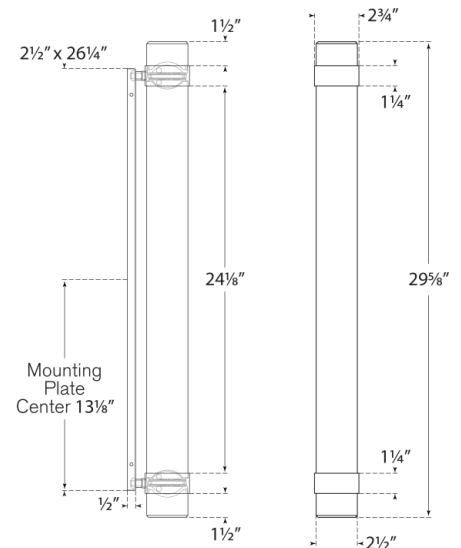

# Barton Grande Bath Sconce

**Polished Nickel with Etched Crystal**

- Socket: Dedicated LED
- Wattage: 30w (2900lm)
- Weight: 18 Pounds
- Extension: 4"
- Backplate: 2.5" x 26.25" Rectangle
- Note: Requires Smaller Outlet Box

## Measurements

**RL 2034PN-EC**

2.75"W x 30"H | 6.9W x 76.2H CM

**RALPH LAUREN**