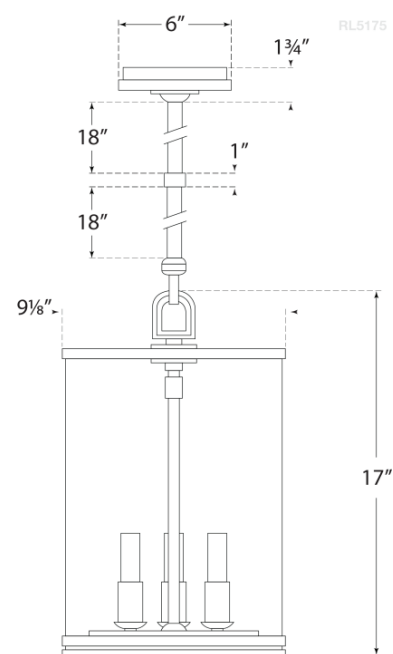

Discover a variety of options on [RalphLauren.com/Home](https://www.RalphLauren.com/Home)

Modern Small Lantern

Polished Nickel

- Socket: 3 - E12 Candelabra
- Wattage: 3 - 60 C11
- Weight: 13 Pounds
- Min. Custom Height: 23"
- Fixture Height: 17"
- Note: Custom Height Available

Measurements

RL 5175PN

9"W x 55.25"H x 6" Round Canopy | 22.8W x 140.3H x 15.2 CM

RALPH LAUREN