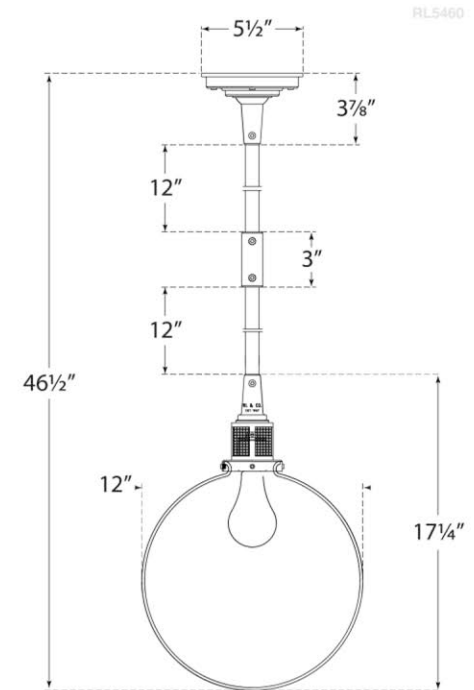

TEAR SHEET

McCarren Small Globe Pendant

Item # RL 5460BZ-WG

Designer: Ralph Lauren

O/A Height: 46.5"

Fixture Height: 17.25"

Min. Custom Height: 26"

Width: 12"

Canopy: 5.5" Round

Finishes: BZ, NB, PN

Glass Options: WG

Socket: E26 Keyless

Wattage: 75 A19

Weight: 9 Pounds

Note: Custom Height Available | Requires A-15 Bulb

RALPH LAUREN