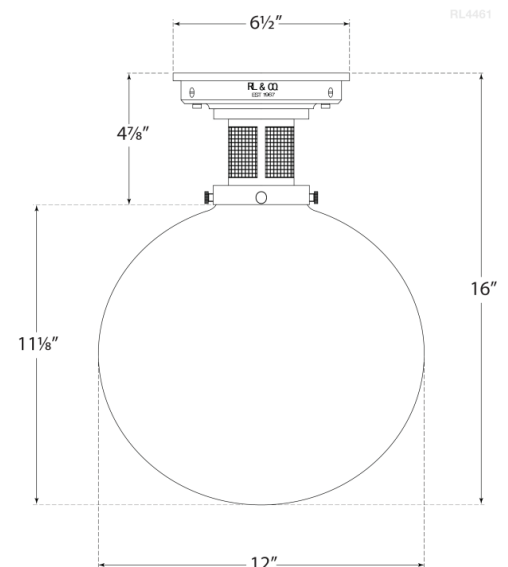

!"#\$%&'

Discover a variety of options on RalphLauren.com/Home

McCarren Medium Flush Mount

Polished Nickel with White Glass

- Socket: E26 Keyless
- Wattage: 60 A19
- Weight: 6 Pounds
- Note: Requires A-15 Bulb

Measurements

RL 4461PN-WG

12"W x 16"H x 6" Round Canopy | 30.4W x 40.6H x 15.2 CM

RALPH LAUREN