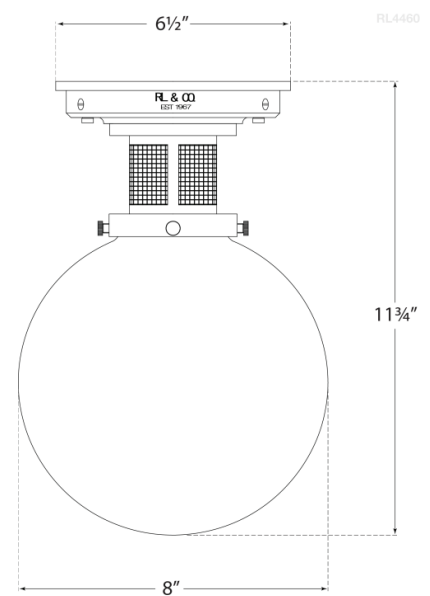

# McCarren Small Flush Mount

Natural Brass with White Glass

- Socket: E26 Keyless
- Wattage: 60 A19
- Weight: 6 Pounds
- Note: Requires A-15 Bulb

## Measurements

RL 4460NB-WG

8"W x 11.75"H x 6" Round Canopy | 20.3W x 29.8H x 15.2 CM

RALPH LAUREN