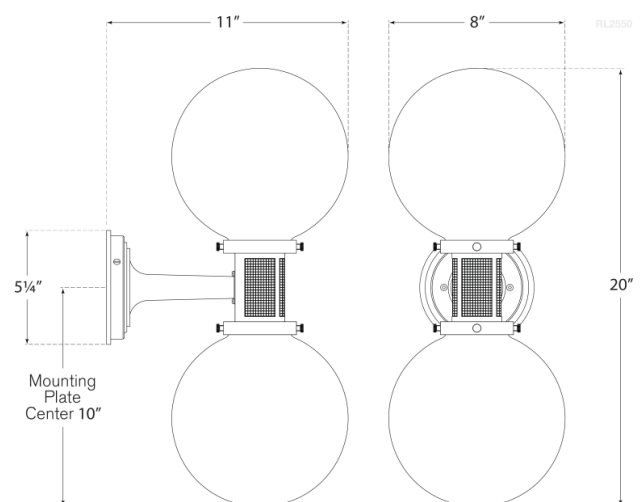

Discover a variety of options on [RalphLauren.com/Home](https://www.RalphLauren.com/Home)

McCarren Double Sconce

Polished Nickel with White Glass

- Socket: 2 - E26 Keyless
- Wattage: 2 - 60 A15
- Weight: 7 Pounds
- Extension: 11"
- Backplate: 5.25" Round
- Note: Requires A-15 Bulb

Measurements

RL 2550PN-WG

8"W x 20"H | 20.3W x 50.8H CM

RALPH LAUREN