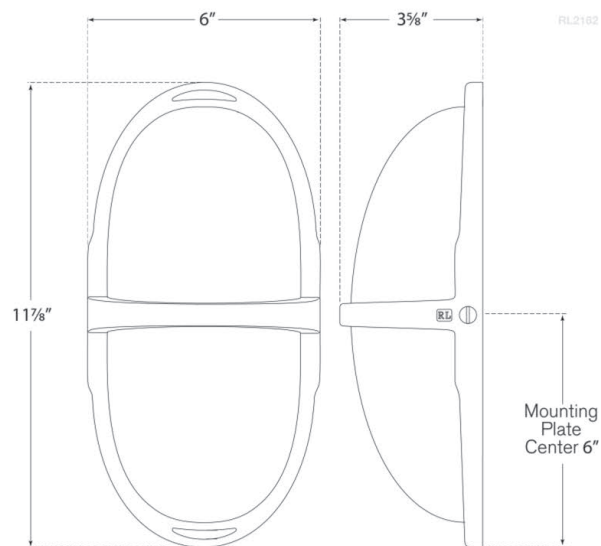

Discover a variety of options on [RalphLauren.com/Home](https://www.RalphLauren.com/Home)

Westbury Double Sconce

Bronze with White Glass

- Socket: 2 - E12 Candelabra
- Wattage: 2 - 40 B11
- Weight: 5 Pounds
- Extension: 3.75"
- Backplate: 4.5" Round

Measurements

RL 2162BZ-WG

6"W x 12"H | 15.2W x 30.4H CM

RALPH LAUREN