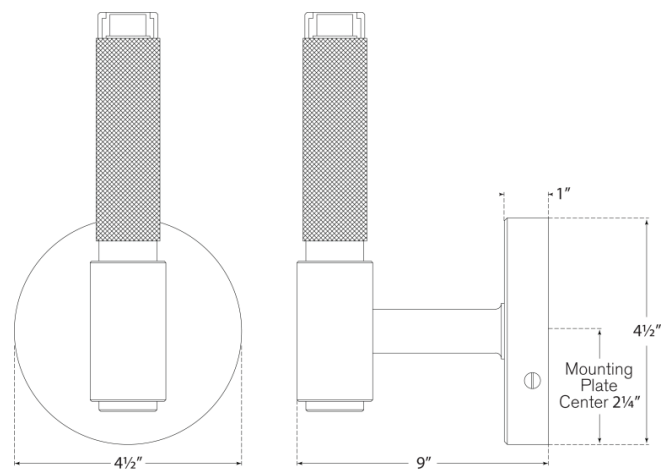

# Barrett Small Single Knurled Sconce

Polished Nickel

- Socket: E12 Candelabra
- Wattage: 40 T6
- Weight: 2 Pounds
- Extension: 5"
- Backplate: 4.5" x 1" Round

## Measurements

RL 2220PN

4.5"W x 8"H | 11.4W x 20.3H CM

RALPH LAUREN