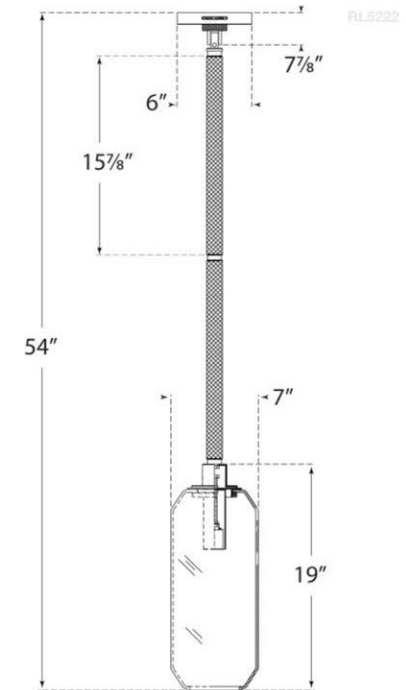

## Barrett Small Knurled Pendant

Item # RL 5222NB-CG

Designer: Ralph Lauren

O/A Height: 54"

Fixture Height: 19"

Min. Custom Height: 28"

Width: 7"

Canopy: 6" Round

Finishes: NB, PN

Glass Options: CG

Socket: E26 Keyless

Wattage: 60 T10

Weight: 9 Pounds

Note: Customization Available