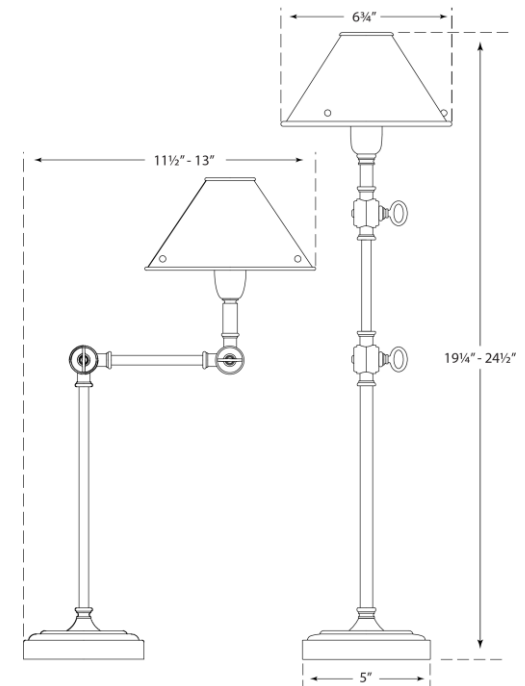

TEAR SHEET

Anette Table Lamp

Item # RL 3250NB

Designer: Ralph Lauren

Height: 19.25" - 24.5"

Width: 6.75"

Extension: 11.5 - 13"

Base: 5" Round

Finishes: NB, PN

Socket: E12 Candelabra w/ Line Switch

Wattage: 40 B11

Weight: 8 Pounds

RALPH LAUREN